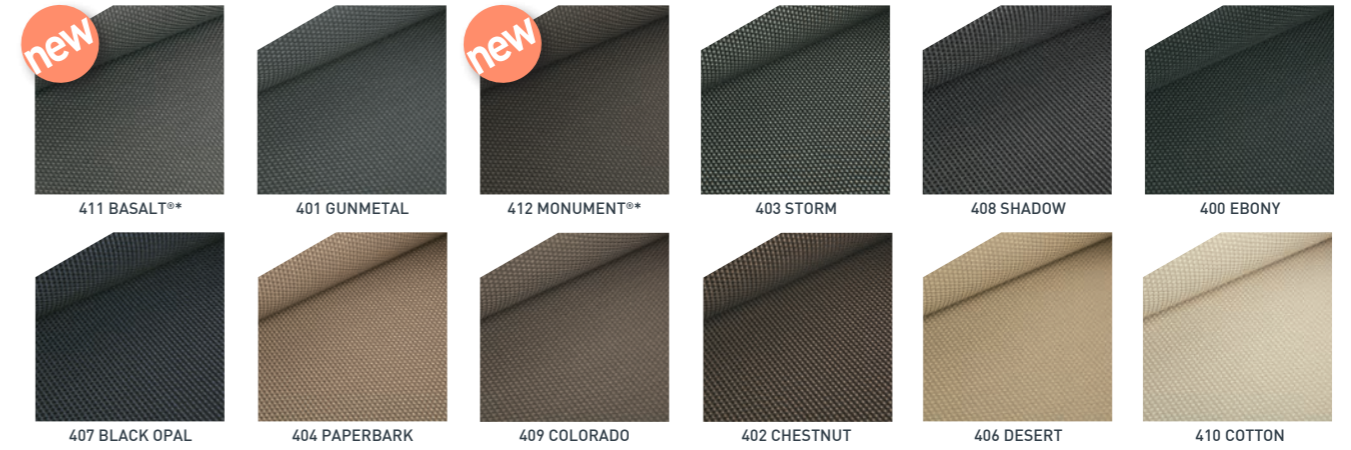

MODE PRIVACY