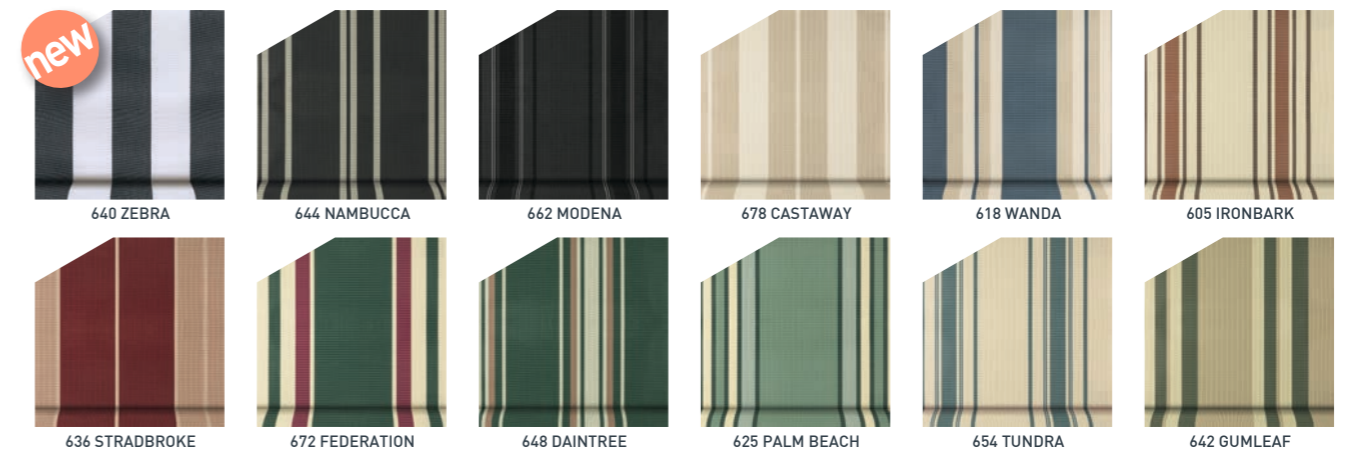

Reduce solar heat gain by up to 99% | Protect from the sun while you still enjoy your view | Provide outdoor comfort and indoor climate control | Allow light and cool breezes to filter through | Exceptional resistance to extreme weather conditions | Expand or enclose outdoor living spaces | Selection of Colours inspired by COLORBOND®

MODE PRIVACY

MODE COLOURS & MODE TEXTURES

OUTLOOK DESIGNS

OUTLOOK

Please be aware that a slight colour difference between the brochure and fabric may occur.