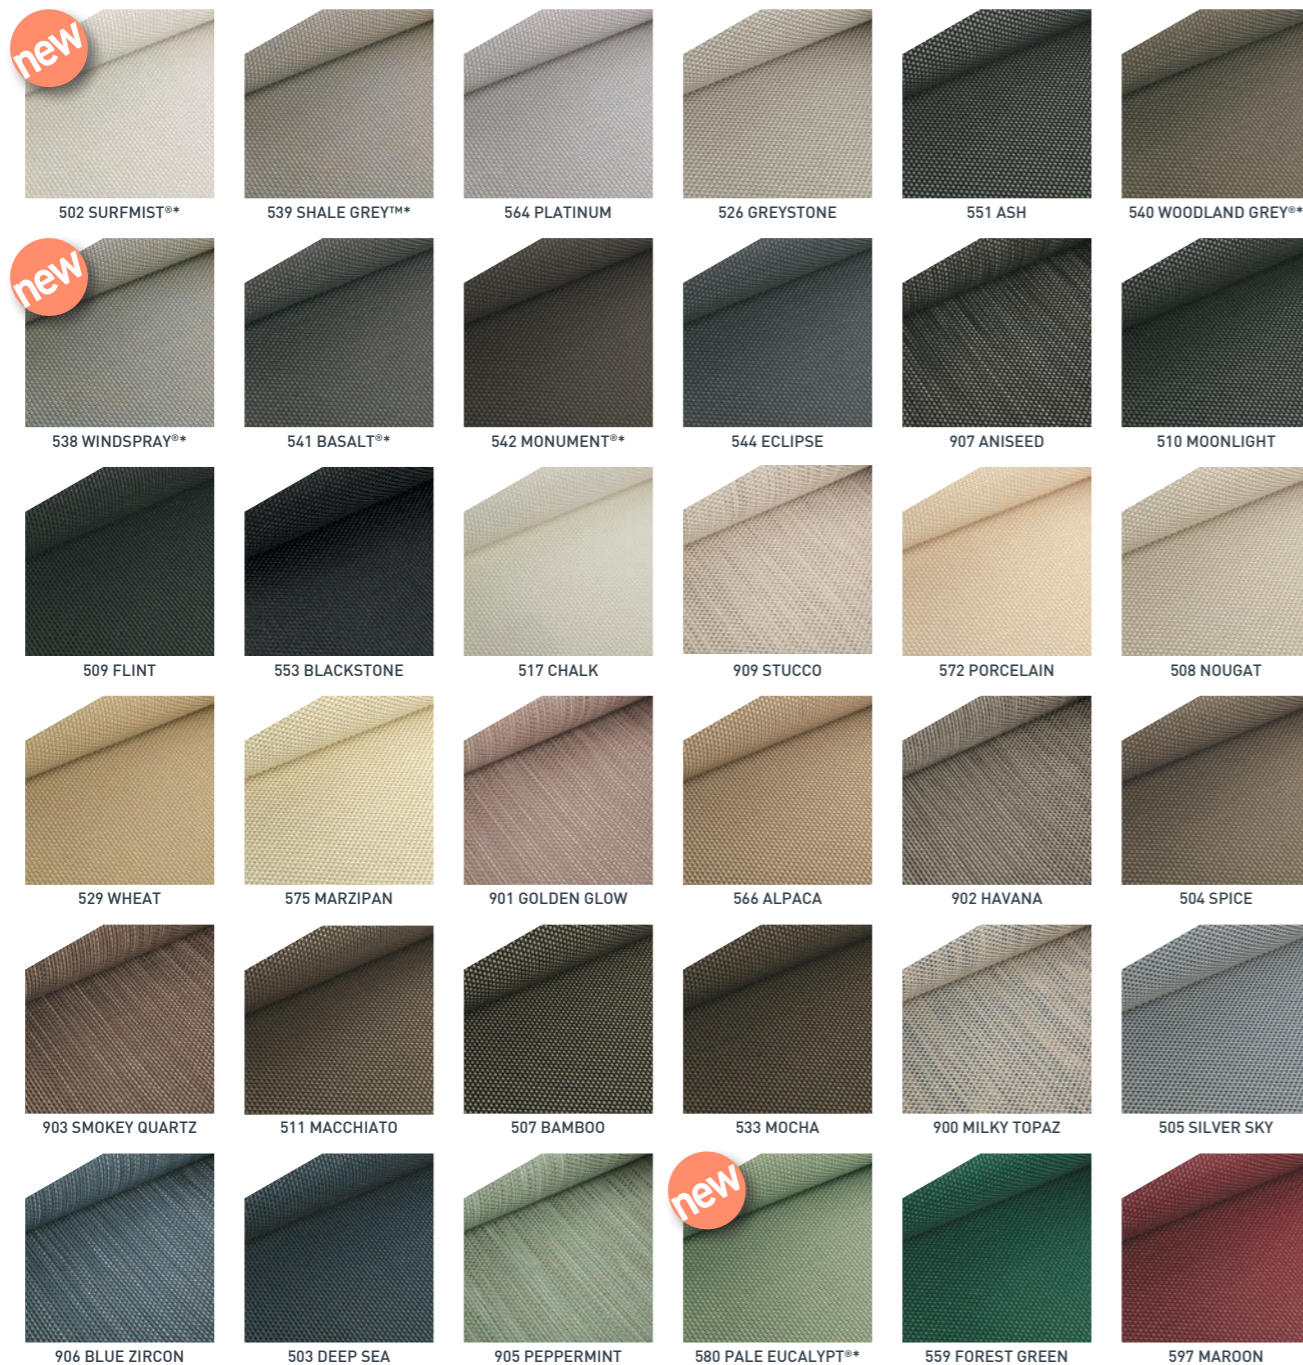

MODE PRIVACY

MODE COLOURS & MODE TEXTURES

OUTLOOK DESIGNS

OUTLOOK

Please be aware that a slight colour difference between the brochure and fabric may occur.