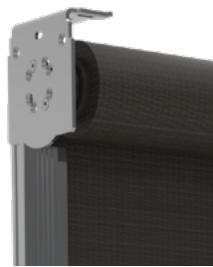

Zipscreen's head boxes are manufactured from high-quality aluminium featuring a modern, square profile. Take advantage of the versatile installation options offering either a full/semi-enclosed cassette or fascia configuration.

One action Ultra-Lock

Exclusive to Zipscreen, the patented Ultra-Lock is a hidden locking mechanism that integrates into the side channel of the system. The result? A secure and tensioned blind with an ultra-smooth taut fabric finish.

Hidden fabric retention

Concealed within the channels, z-LOCK™ securely fastens the fabric in position creating a strong, streamlined finish. With precision integration, the zip-guided system ensures zero gaps between the fabric and channel while ensuring an effortless operation.

Capacity

Veue options

Profiles

Zipscreen
Headbox

Zipscreen
Open Bracket

Zipscreen Extreme
Headbox

Zipscreen Extreme
Open Bracket

Colours