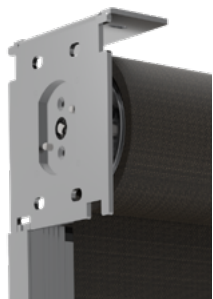

Zipscreen's head boxes are manufactured from high-quality aluminium featuring a modern, square profile. Take advantage of the versatile installation options offering either a full/semi-enclosed cassette or fascia configuration.

One action Ultra-Lock

Exclusive to Zipscreen, the patented Ultra-Lock is a hidden locking mechanism that integrates into the side channel of the system. The result? A secure and tensioned blind with an ultra-smooth taut fabric finish.

Hidden fabric retention

Concealed within the channels, z-LOCK™ securely fastens the fabric in position creating a strong, streamlined finish. With precision integration, the zip-guided system ensures zero gaps between the fabric and channel while ensuring an effortless operation.

Capacity

Veue options

Profiles

Zipscreen
Headbox

Zipscreen
Open Bracket

Zipscreen Extreme
Headbox

Zipscreen Extreme
Open Bracket

Colours