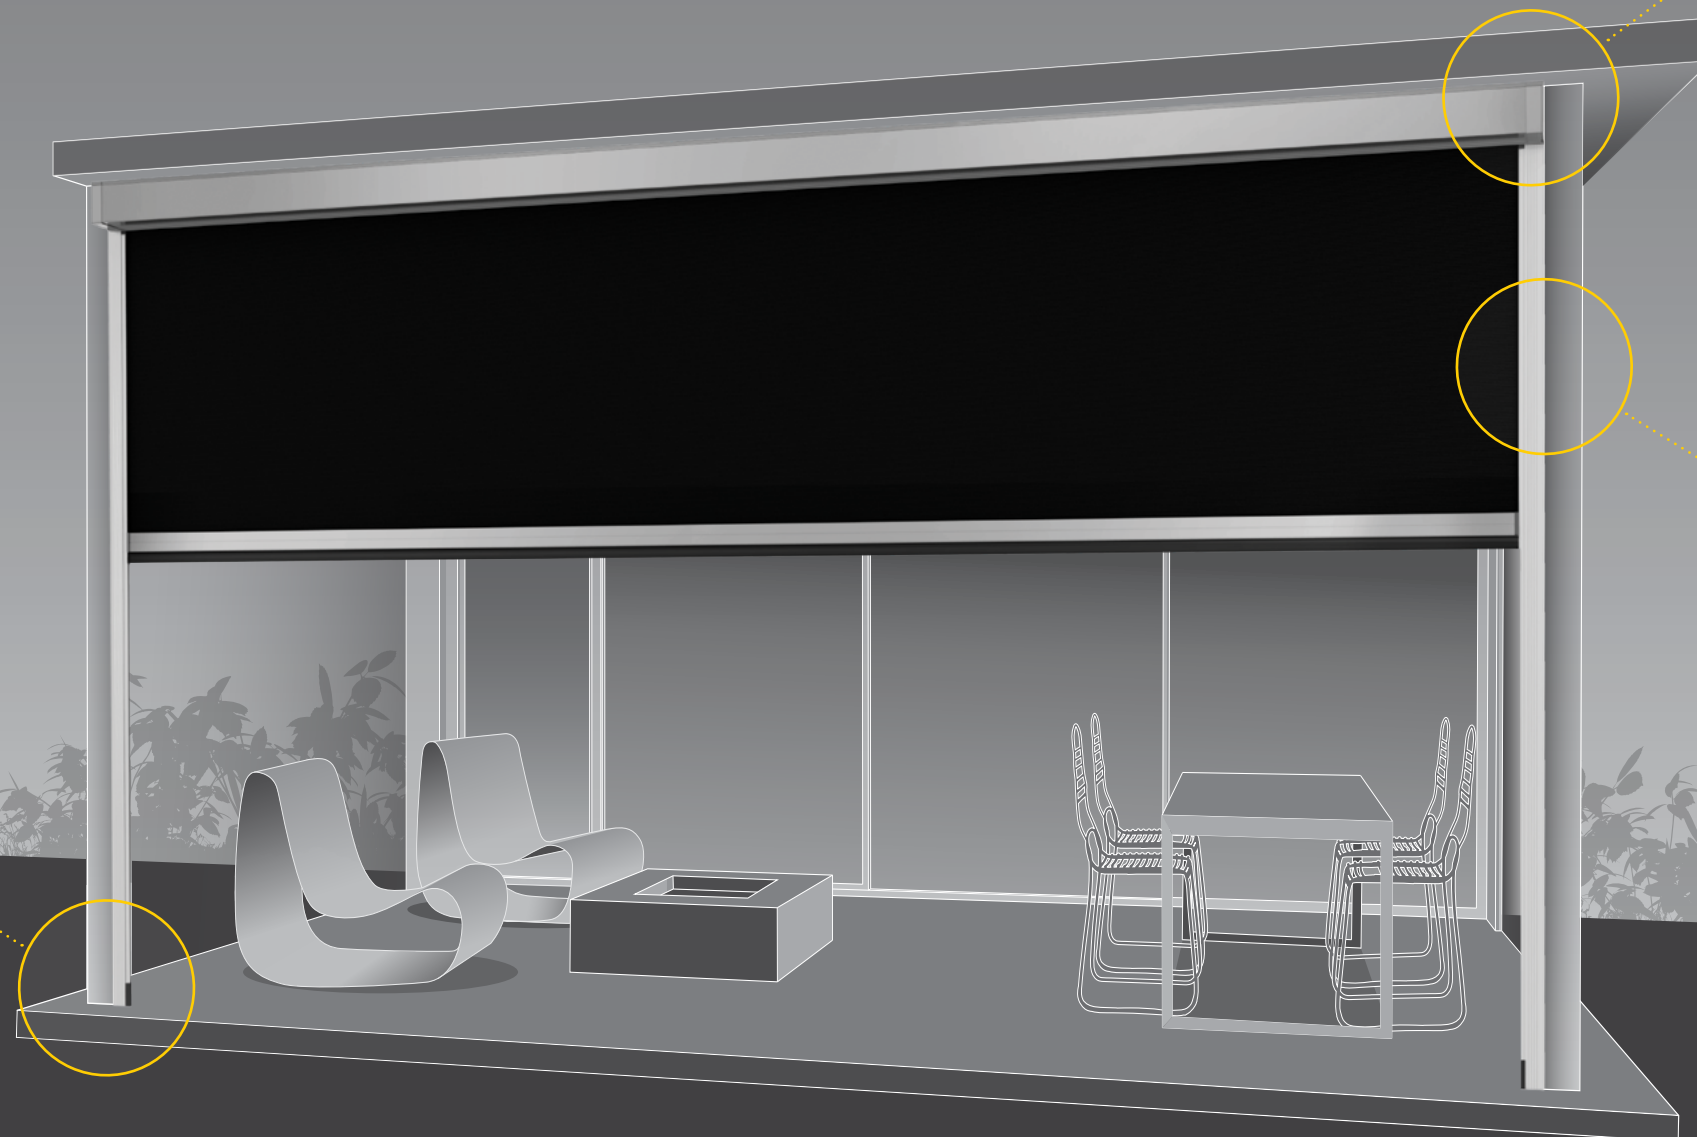

Your custom designed blinds can be made in widths up to 5.8 metres or an impressive 7 metres with Zipscreen Extreme, offering you an external solution to fit almost any area.

Customised headbox configuration

Zipscreen's head boxes are manufactured from high-quality aluminium featuring a modern, square profile. Take advantage of the versatile installation options offering either a full/semi-enclosed cassette or fascia configuration.

One action Ultra-Lock

Exclusive to Zipscreen, the patented Ultra-Lock is a hidden locking mechanism that integrates into the side channel of the system. The result? A secure and tensioned blind with an ultra-smooth taut fabric finish.

Hidden fabric retention

Concealed within the channels, z-LOCK™ securely fastens the fabric in position creating a strong, streamlined finish. With precision integration, the zip-guided system ensures zero gaps between the fabric and channel while ensuring an effortless operation.