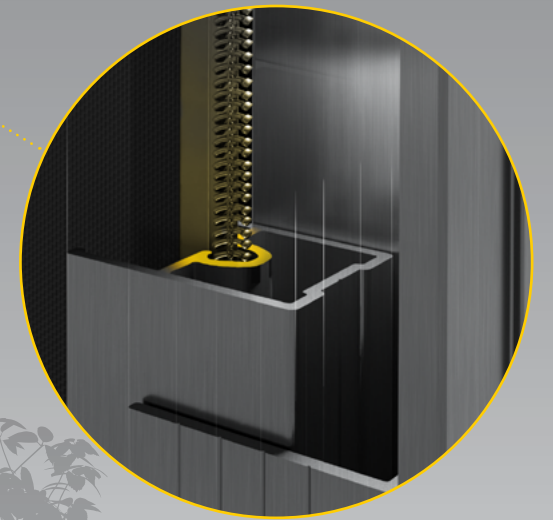

Your custom designed blinds can be made in widths up to 5.8 metres or an impressive 7 metres with Zipscreen Extreme, offering you an external solution to fit almost any area.

Customised headbox configuration

Zipscreen's head boxes are manufactured from high-quality aluminium featuring a modern, square profile. Take advantage of the versatile installation options offering either a full/semi-enclosed cassette or fascia configuration.

One action Ultra-Lock

Exclusive to Zipscreen, the patented Ultra-Lock is a hidden locking mechanism that integrates into the side channel of the system. The result? A secure and tensioned blind with an ultra-smooth taut fabric finish.

Hidden fabric retention

Concealed within the channels, z-LOCK™ securely fastens the fabric in position creating a strong, streamlined finish. With precision integration, the zip-guided system ensures zero gaps between the fabric and channel while ensuring an effortless operation.