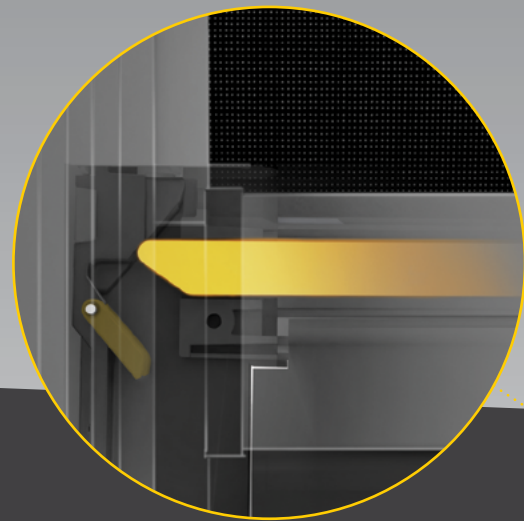

Your custom designed blinds can be made in widths up to 5.8 metres or an impressive 7 metres with Zipscreen Extreme, offering you an external solution to fit almost any area.

Customised headbox configuration

Zipscreen's head boxes are manufactured from high-quality aluminium featuring a modern, square profile. Take advantage of the versatile installation options offering either a full/semi-enclosed cassette or fascia configuration.

One action Ultra-Lock

Exclusive to Zipscreen, the patented Ultra-Lock is a hidden locking mechanism that integrates into the side channel of the system. The result? A secure and tensioned blind with an ultra-smooth taut fabric finish.

Hidden fabric retention

Concealed within the channels, z-LOCK™ securely fastens the fabric in position creating a strong, streamlined finish. With precision integration, the zip-guided system ensures zero gaps between the fabric and channel while ensuring an effortless operation.